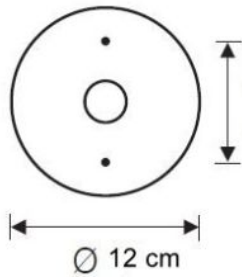

Florian Schulz

Gela 40 / 55 / 80 Backplate for mounting on ceiling boxes

Version

- brass burnished lacquered
- brass dark burnished lacquered
- brass matt brushed lacquered
- brass polished lacquered
- brass polished unlacquered
- chrome-plated brass
- copper-plated brass lacquered
- copper-plated brass matt brushed lacquered
- nickel-plated brass
- brass nickel-plated lacquered
- brass nickel-plated matt brushed

Technical details

Country of Manufacture	Germany
Manufacturer	Florian Schulz
Designer	Florian Schulz
Diameter in cm	12
voltage suitability	110 - 240 Volt
Dimensions	Ø 12 cm

Description

This original accessory from the German manufacturer Florian Schulz is a cover plate for mounting the Florian Schulz ceiling lamps from the Gela 40 / 55 / 80 series on ceiling boxes. The Gela cover plate has a diameter of 12 cm. The cover plate is available in the following surfaces: polished lacquered brass, matt brushed lacquered brass, nickel-plated brass, chrome-plated brass, burnished lacquered brass, dark burnished lacquered brass, copper-plated brass, nickel-plated lacquered brass, polished unlacquered brass, matt brushed lacquered copper-plated brass or matt brushed nickel-plated brass.