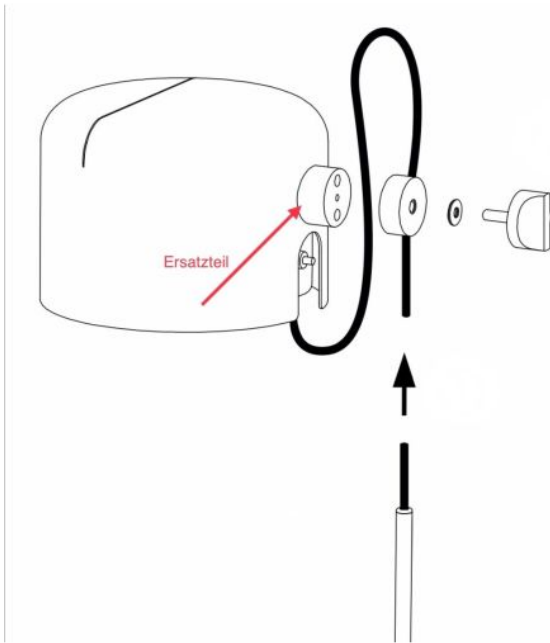

Oluce

Replacement lamp head mounting for Coupé 3321

Technical details

Country of Manufacture	Italy
Manufacturer	Oluce
material	polycarbonate

Description

This original spare part is suitable for the Oluce Coupé 3321 floor lamp and replaces the fixing shown on the lamp head of the floor lamp.