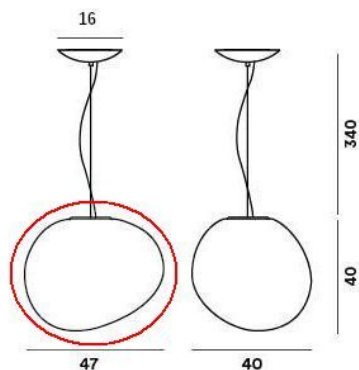

Foscarini

Gregg Sospensione Grande LED Replacement Glass

Technical details

País de origen	 Italia
Fabricante	Foscarini
material	vidrio
color	blanco
Dimensions	H 40 cm B 40 cm L 47 cm

Descripción

This Foscarini Gregg replacement glass in white satin is an original replacement glass suitable for the Foscarini Gregg Sospensione Grande LED pendant lamp and the Foscarini Gregg Tavolo Grande table lamp.