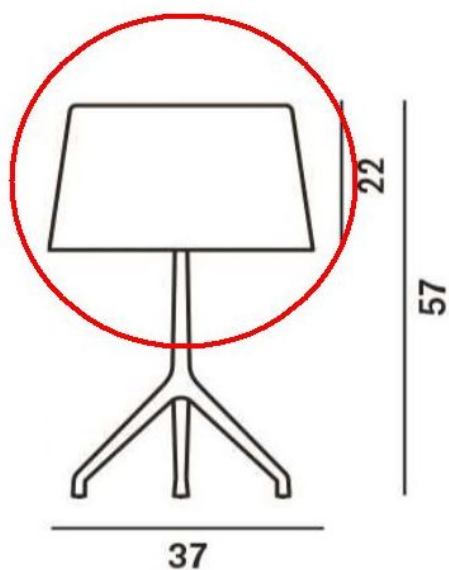

Foscarini

Lumiere XXL Replacement - Glass

Farbe

- blanco
- gris

Technical details

País de origen	Italia
Fabricante	Foscarini
material	vidrio
Diámetro en cm	37
Dimensions	H 22 cm | Ø 37 cm

Descripción

This Foscarini original spare part replaces the existing glass of both the Foscarini Lumiere XXL Lettura (Floor Lamp) and the Foscarini Lumiere XXL (table lamp). The glass is available in white and and grey. This replacement glass is available in grey and white and is 22 cm high with a diameter of 37 cm.