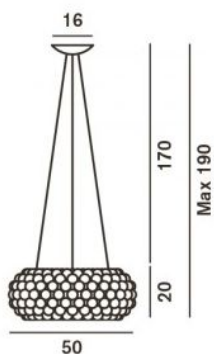

Foscarini

Caboche Sospensione LED Interior glass media

Technical details

País de origen

Italia

Fabricante

Foscarini

Descripción

The interior glass/the inner diffuser of Caboche Sospensione LED is suitable for Caboche Sospensione Media LED pendant lamp with a diameter of 50 cm.