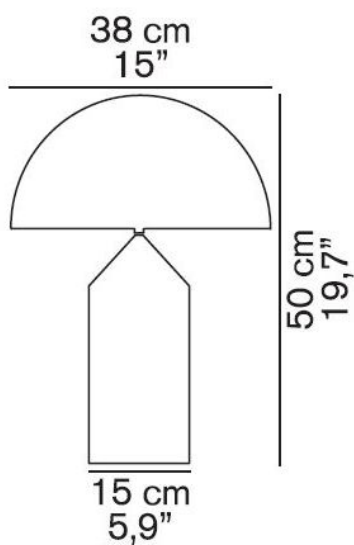

237

Oluce

Atollo 237 replacement lamp stand without electrical components

Technical details

País de origen  Italia
Fabricante Oluce

Descripción

The Oluce Atollo 237 replacement lamp base without electrical components is a substitute lamp stand for Atollo 237. The lamp stand is also offered on request with electrical components.