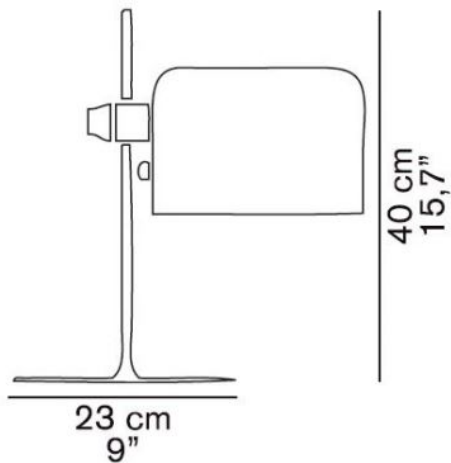

2202

Oluce

**Replacement table lamp stem
Coupé and Spider**

Technical details

País de origen	 Italia
Fabricante	Oluce
material	metal
superficie	cromo

Descripción

This chrome-plated original spare shaft of the Italian manufacturer Oluce is suitable for the Oluce Coupé 2202 and the Oluce Spider 291.