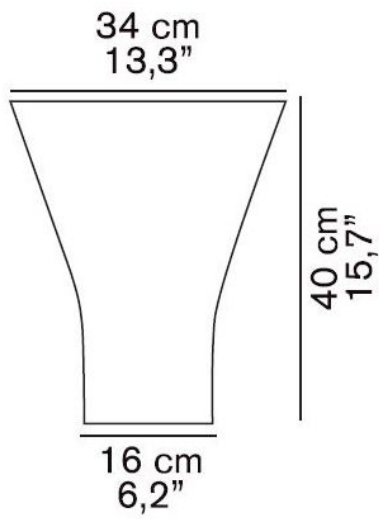

Oluce

Arezzo 227 replacement Glass white

Technical details

País de origen  Italia
Fabricante Oluce

Descripción

The Oluce Arezzo 227 replacement Glass white is replacement glass for Arezzo 227.