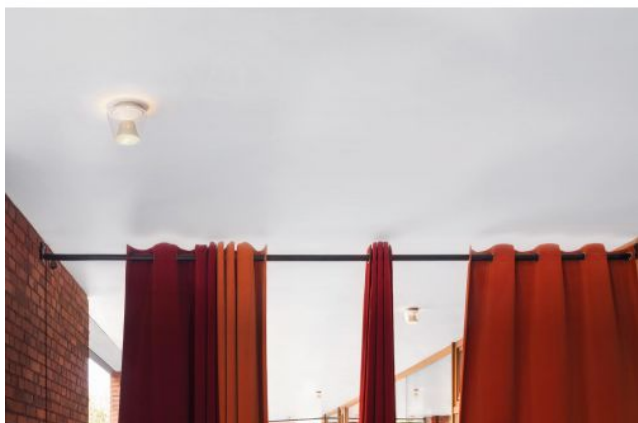

Serien Lighting

Annex Ceiling halogen clear-aluminum polished

Version

- Large
- Medium
- Small

Voltage

- 230 - 240
- 110 - 125

Technical details

País de origen	 Alemania
Fabricante	Serien Lighting
Diseñador	Uwe Fischer
Índice de protección / Protección IP	IP20
Contenido del paquete	Leuchtmittel/Bulb
entrada de tensión	110 - 240 Volt
material	aluminio, vidrio
Atenuación	Regulable en el sitio

Descripción

This Serien Lighting Annex Halogen ceiling lamp has a clear, mouth-blown glass shade and a reflector made of polished aluminum. The light from this lamp is mainly emitted directly downwards. Only a small part of the light is also diffused to the side and upwards.

The Annex Ceiling Halogen is offered in three sizes: Small with 14 cm diameter, Medium with 22 cm diameter and Large with 27.5 cm diameter. Depending on the size, the lamp has different sockets for halogen bulbs. If dimmable lamps are used, the lamp is also dimmable.

In addition to this ceiling lamp, lamps with other reflectors from the Annex series are also available. These have a different light distribution. In addition, the Annex Ceiling is also available with an integrated LED.