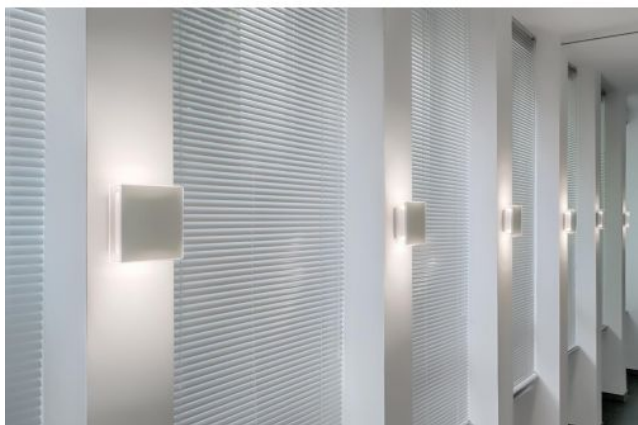

Serien Lighting

App

Farbtemperatur in Kelvin

- 2.700 extra blanco cálido
- 3.000 blanco cálido

Leuchtmittelabdeckung

- Rib
- Pyramid
- cristal de hielo
- espejo
- verde fluorescente
- panal
- Opal
- gris

Technical details

LED

entrada de tensión

230 - 240 Volt

Profundidad en cm

7

material

aluminio, policarbonato, vidrio acrílico

Atenuación

aluminio

Dimensions

H 17 cm | B 17 cm

Descripción

The Serien Lighting App wall lamp has a reduced square shape. For the front surface, different versions are offered as illuminant cover: with ribbed surface, opal white, honeycomb, pyramid, grey, fluorescent green, ice crystal or mirrored surface. On request, the wall lamp is also available with an individual print on the front. The choice of front surface has no influence on the room light itself, as the front surface is opaque. Whether in a row, graphic or deliberately free arrangement - App is suitable for multifunctional use.

The light is emitted symmetrically upwards and downwards by the App wall lamp. Part of the light is also diffused to the side. The light source is an integrated LED, which is available with a colour temperature of 2,700 Kelvin extra warm white or 3,000 Kelvin warm white. The lamp can be dimmed on site with a trailing edge and / or leading edge phase dimmer. On request, the App wall light is also available as a DALI dimmable version. This requires a 5-wire mains cable.