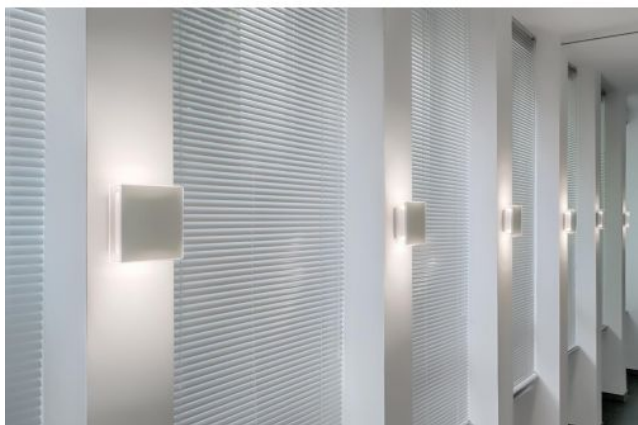

Serien Lighting

App

Farbtemperatur in Kelvin

- 2.700 extra blanco cálido
- 3.000 blanco cálido

Leuchtmittelabdeckung

- espejo
- panal
- verde fluorescente
- Opal
- gris
- Rib
- cristal de hielo
- Pyramid

Technical details

País de origen

Fabricante

Serien Lighting

Diseñador

Formfjord

Índice de protección / Protección IP

IP20

Contenido del paquete

LED

entrada de tensión

230 - 240 Volt

Profundidad en cm

7

material

aluminio, policarbonato, vidrio acrílico

Atenuación

dimmable con control de fase inversa y con reguladores de control de fase

Potencia en vatios

16 W

Índice de reproducción cromática

>90

reemplazo de la bombilla:

en el sitio mismo

cuerpo de luminaria

aluminio

Dimensions

H 17 cm | B 17 cm

Descripción

The Serien Lighting App wall lamp has a reduced square shape. For the front surface, different versions are offered as illuminant cover: with ribbed surface, opal white, honeycomb, pyramid, grey, fluorescent green, ice crystal or mirrored surface. On request, the wall lamp is also available with an individual print on the front. The choice of front surface has no influence on the room light itself, as the front surface is opaque. Whether in a row, graphic or deliberately free arrangement - App is suitable for multifunctional use.

The light is emitted symmetrically upwards and downwards by the App wall lamp. Part of the light is also diffused to the side. The light source is an integrated LED, which is available with a colour temperature of 2,700 Kelvin extra warm white or 3,000 Kelvin warm white. The lamp can be dimmed on site with a trailing edge and / or leading edge phase dimmer. On request, the App wall light is also available as a DALI dimmable version. This requires a 5-wire mains cable.