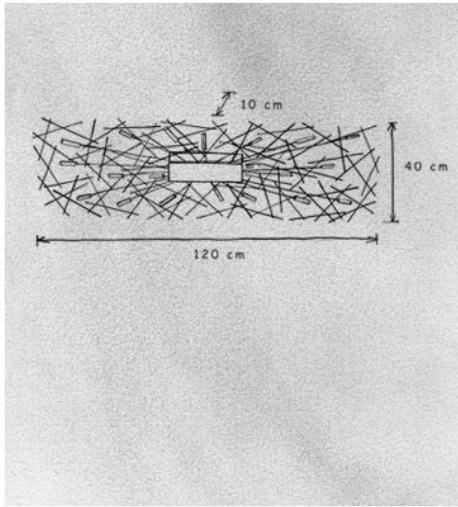

## Capito replacement glass

### Descripción

The Escale Capito replacement glass is a substitute for the glass of the Capito ceiling or wall light.