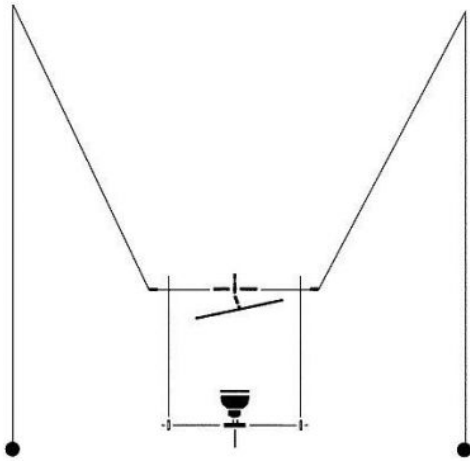

## YAYAHO Element 2 Spare Mirror

### Technical details

<b>País de origen</b>	 Alemania
<b>Fabricante</b>	Ingo Maurer
<b>Diseñador</b>	Ingo Maurer
<b>material</b>	espejo

### Descripción

The Ingo Maurer YAYAHO Element 2 spare mirror is integrated above the light source. This is a spare part for the YAYAHO Element 2. The light is emitted into the room via the mirror.