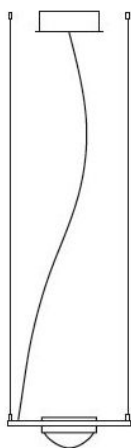

## Ocular lens LED

### Linsendurchmesser

- 67 mm
- 100 mm

### Technical details

|                           |  |
|---------------------------|--|
| <b>País de origen</b>     |  Alemania |
| <b>Fabricante</b>         | Licht im Raum  |
| <b>Diseñador</b>          | Licht im Raum  |
| <b>material</b>           | vidrio   |
| <b>entrada de tensión</b> | 230 - 240 Volt   |

### Descripción

The Licht im Raum Ocular Lens LED focuses the emitted light and directs it immediately in the desired direction. It has an embossed edge and is available with a diameter of 67 mm or 100 mm. This Ocular lens is a replacement part for all LED lamps of the series and is suitable for the Ocular 1 LED, 2 LED, 4 LED, 6 LED, 6 LED series 100 as well as all LED wall lamps and spot lamps of the Ocular series.