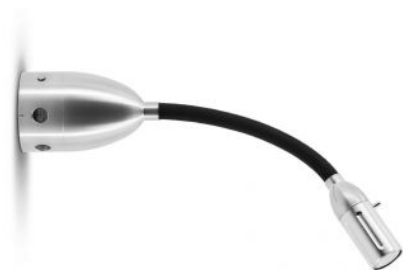

less'n'more

Zeus Wall / Ceiling Light Z-BDL1

Dimmbarkeit

- Toque atenuadores en el dosel
- Regulable en el sitio con control de fase inversa

Oberfläche

- aluminio
- negro
- blanco

flexible_arm

- antracita textil
- aluminio
- verde textil
- rojo textil
- marrón textil
- blanco textil
- negro textil
- azul textil

Descripción

The Less'n'more Zeus Wall / Ceiling Light Z-BDL1 can be mounted on the wall or ceiling. It is built onto the surface. Its canopy / wall mounting made of aluminum has a diameter of 6.5 cm. This lamp has a flexible lamp arm that can be stretched and bent as desired. At maximum extension of the lamp arm, the lamp has a length of 30 cm. The flexible lamp arm is offered in these colours: aluminum, textile black, white, anthracite, blue, green, red and brown. An LED with a colour temperature of 2,700 Kelvin extra warm white is integrated in the lamp head.

The lamp head and the canopy are available in the surfaces aluminum and black. The Zeus Wall / Ceiling Light Z-BDL1 is offered on site dimmable with a trailing edge phase dimmer or with an integrated push button dimmer on the canopy. The version with push button dimmer can be switched and dimmed via the push button. The beam angle of the light can be continuously adjusted between 15 and 75 degrees. To do this, the glass lens is turned out of or into the lamp head. With a larger beam angle, the light is distributed over a larger area.

On request, this Zeus wall and ceiling lamp is also available with other colours for the flexible lamp arm or with a supply cable and safety plug for operation at a power socket. A larger lamp with a maximum length of 62 cm is also offered from the series. A canopy mounting plate is offered as an accessory, with which the lamp can be mounted over a flush-mounted box.