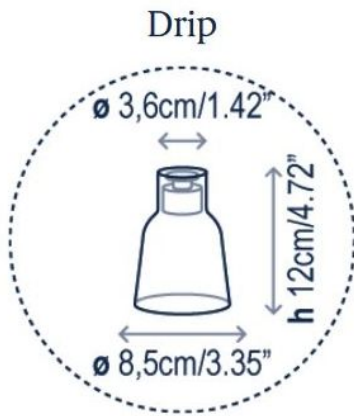

Bover

Drip spare glass

Farbe

- transparente
- opal
- azul
- verde
- blanco mate

Technical details

País de origen	 Alemania
Fabricante	Bover
Diseñador	Christophe Mathieu
material	poli carbonato, vidrio borosilicato
Diámetro en cm	9
Dimensions	H 12 cm Ø 9 cm

Descripción

The Bover Drip replacement glass has a height of 12 cm and a diameter of 8.5 cm at the widest point. It is offered in the colours transparent, matt white, green, blue and opal. The opal glass is made of polycarbonate, all others of borosilicate glass. This spare part is suitable for all Drip lamps by Bover.