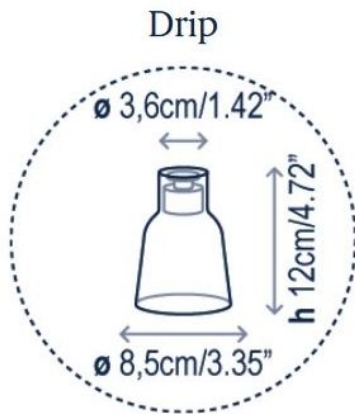

Bover

Drip spare glass

Farbe

- blanco mate
- transparente
- opal
- azul
- verde

Technical details

País de origen	 Alemania
Fabricante	Bover
Diseñador	Christophe Mathieu
material	poli carbonato, vidrio borosilicato
Diámetro en cm	9
Dimensions	H 12 cm Ø 9 cm

Descripción

The Bover Drip replacement glass has a height of 12 cm and a diameter of 8.5 cm at the widest point. It is offered in the colours transparent, matt white, green, blue and opal. The opal glass is made of polycarbonate, all others of borosilicate glass. This spare part is suitable for all Drip lamps by Bover.