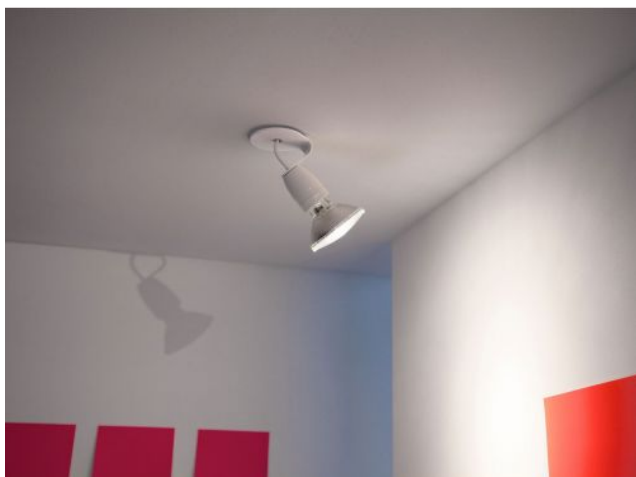

Lichtlauf

Spotzki Angular

Kabelfarbe

- blanco
- gris
- rojo

Technical details

País de origen	 Alemania
Fabricante	Lichtlauf
Diseñador	Christoph Matthias
año	2009
Índice de protección / Protección IP	IP20
entrada de tensión	110 - 240 Volt
material	cerámica, metal
superficie	blanco
Atenuación	Regulable en el sitio
Base / Portalámparas	E27
Potencia en vatios	75 W
reemplazo de la bombilla:	en el sitio mismo
lámpara incluida	no

Descripción

The Spotzki angular by the German lighting manufacturer Lichtlauf can be mounted as a wall or ceiling lamp. This white lamp has a 45 degree angled bracket made of white metal and illuminates walls or objects. The Lichtlauf Spotzki angular is rotatable by 180 degrees. This lamp is 16 cm high including bulb and has a diameter of 8.5 cm. The delivery of the light run lamp includes a surface-mounting box, which enables the rotatability of the lamp by 180 degrees. This lamp has a high-quality E27 ceramic socket and can be operated with reflector lamps. The ceramic socket is also suitable for other light sources with E27 base. The Spotzki angular by Lichtlauf is available in the cable colours white, red and grey. This lamp is also available as a vertical, straight version. Cables in special colours are also available on request. The lamp is delivered without bulbs.