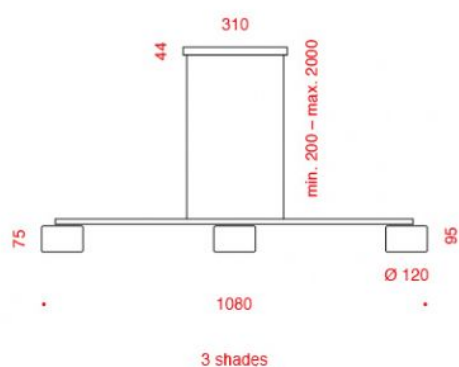

Serien Lighting

Reef Suspension 3 Set of sockets

Technical details

País de origen	Alemania
Fabricante	Serien Lighting
Atenuación	Regulable en el sitio
Base / Portalámparas	G9

Descripción

The Serien Lighting Reef Suspension 3 set of lampholders consists of three G9 sockets. The sockets are each supplied with a cable, one with a short cable and two with a long one. This spare part is suitable for the pendant lamp Reef Halogen Suspension 3.