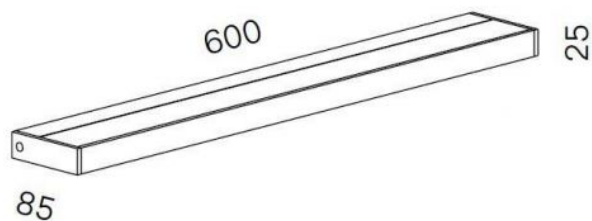

Serien Lighting

SML2 Wall 600 replacement glass

Raster

Technical details

País de origen	Alemania
Fabricante	Serien Lighting
material	vidrio

Descripción

The SML2 Wall 600 replacement glass raster is used as a lamp cover for the SML2 LED wall lamps by Serien Lighting. The light is largely dimmed by this lamp cover.