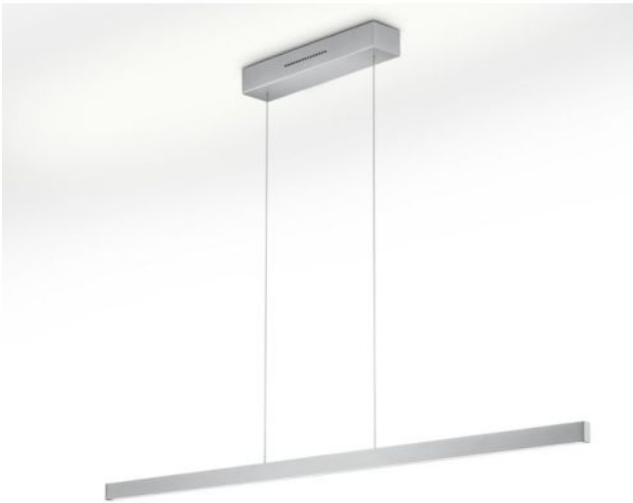

Knapstein

LINDA-72

Oberfläche

- níquel
- bronce
- negro

Technical details

País de origen	 Alemania
Fabricante	Knapstein
año	2023
Materiales	brass
ajuste de altura	regulable en altura
Potencia en vatios	34 W
LED #	inclusive
Índice de reproducción cromática (CRI / Ra)	>90
Flujo luminoso en lm	4004
Temperatura de color en kelvin	2.200-3.000
Índice de protección / Protección IP	IP20
Contenido del paquete	LED
entrada de tensión	230 - 240 Volt
Atenuación	control por movimientos
reemplazo de la bombilla:	en el fabricante / en la fabrica
altura total	73 - 180 cm
Dimensions	L 72 cm

Descripción

The Knapstein LINDA-72 pendant lamp has a length of 72 cm. By pulling or lifting the lamp itself, the total height of the lamp can be adjusted between 73 cm and 180 cm. The lamp can also be suspended at an angle. The pendant lamp emits its light simultaneously upwards and downwards. The uplight and downlight can be switched and dimmed separately by gesture control. The light colour can also be adjusted separately for the uplight and downlight to a warmer tone (from a colour temperature of 3,000 Kelvin warm white to 2,200 Kelvin extra warm white). All dimming and light colour settings are saved via the memory function and are automatically reset when the light is next switched on.

The sensor area for gesture control is located centrally on the lamp. The lamp is switched on or off by a wiping movement of the hand in the sensor area. To change the light intensity, the hand is held longer in the sensor area. The desired light colour can then be set by holding the hand in the sensor area again for a longer time. The LINDA-72 is available in different surfaces. There are no visible screws in the ceiling canopy, because of a magnetic holder.