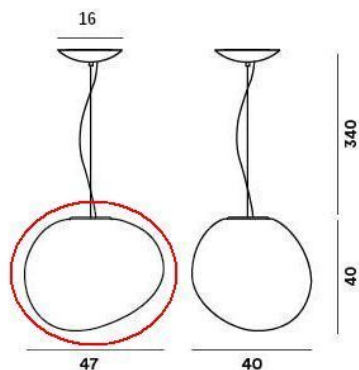

Foscarini

Gregg Sospensione Grande Replacement Glass E-27

Technical details

País de origen	 Italia
Fabricante	Foscarini
material	vidrio
color	blanco
Dimensions	H 40 cm B 40 cm L 47 cm

Descripción

This Foscarini Gregg replacement glass from the year of manufacture 2018 is an original replacement glass in white satin suitable for the version with E-27 socket of the Foscarini Gregg Sospensione Grande pendant light.