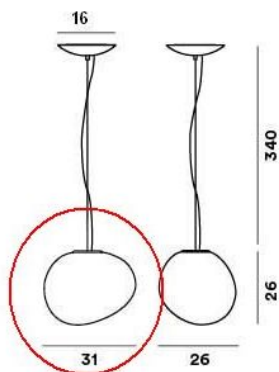

Foscarini

Gregg Sospensione Media Replacement Glass E-27

Technical details

País de origen	 Italia
Fabricante	Foscarini
material	vidrio
color	blanco
Dimensions	H 26 cm B 26 cm L 31 cm

Descripción

This Foscarini Gregg replacement glass from the year of manufacture 2018 is an original replacement glass in white satin suitable for the version with E-27 socket of the Foscarini Gregg Sospensione Media pendant lamp.