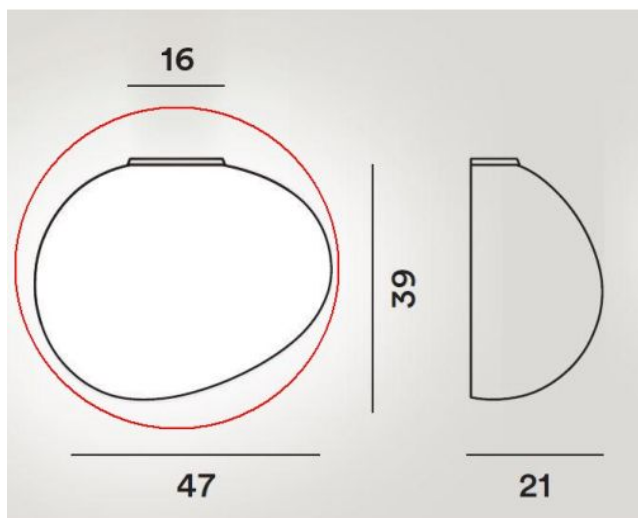

Foscarini

Gregg Parete Grande Semi 2 Replacement Glass

Technical details

País de origen	 Italia
Fabricante	Foscarini
material	vidrio
color	blanco
Dimensions	H 39 cm B 21 cm L 47 cm

Descripción

This white satin Foscarini Gregg replacement glass is an original replacement glass from the Italian manufacturer suitable for the Foscarini Gregg Grande ceiling lamp.