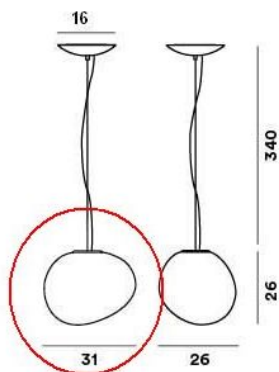

Foscarini

Gregg Sospensione Media Replacement Glass LED

Technical details

País de origen	 Italia
Fabricante	Foscarini
material	vidrio
color	blanco
Dimensions	H 26 cm B 26 cm L 31 cm

Descripción

This Foscarini Gregg replacement glass is an original replacement glass in white satin suitable for the LED-version of the Foscarini Gregg Sospensione Media pendant lamp.