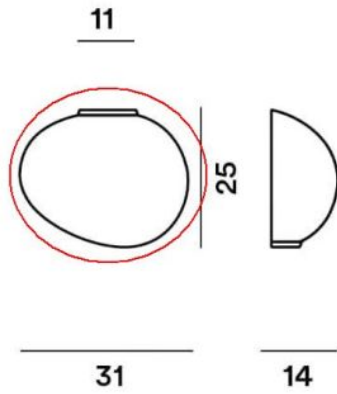

Foscarini

Gregg Parete Media Semi 1 Replacement Glass

Technical details

País de origen	 Italia
Fabricante	Foscarini
material	vidrio
color	blanco
Dimensions	H 25 cm B 14 cm L 31 cm

Descripción

This Foscarini Gregg replacement glass in white satin is an original replacement glass from the Italian manufacturer suitable for the Foscarini Gregg Parete Media Semi 1 wall light.