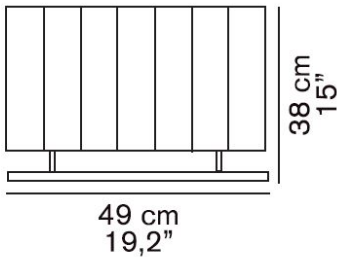

217

Oluce

Pin Stripe 217 and 417 replacement diffuser glass

couleur:

- blanc
- noir

Informations Techniques

fabricant Oluce

Description