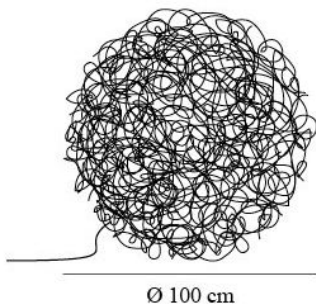

Catellani & Smith

Conversion set Fil de Fer Indoor to 0,8 Watt LED - new technology

Version

- 30 cm
- 50 cm
- 70 cm
- 100 cm

Technical details

Pays de fabrication	 Italie
Fabricant	Catellani & Smith
remplacement des ampoules :	sur le site meme
Socle / Douille	G4
Indice de protection / Indice IP	IP20
Contenu de la livraison	LED
aptitude de tension	110 - 240 Volt

Description

The Catellani & Smith conversion set to 0,8 Watt LED - new technology is a replacement part for the Fil de Fer Floor. This conversion set is offered for the four versions of the outdoor floor lamp with a diameter of 30 cm, 50 cm, 70 cm and 100 cm.

The following is included in this conversion set:

- Bi-pin LEDs 0,8 watt G4 12V
- plug-in transformer with fabric-covered cable in grey and C&S dimmer in black

The 30 cm version is supplied with 8 x 0,8 watt LED's, the 50 cm version is supplied with 10 x 0,8 watt LED's, the 70 cm version with 16 x 0,8 watt LED' and the 100 cm version with 20 x 0,8 watt LED'.