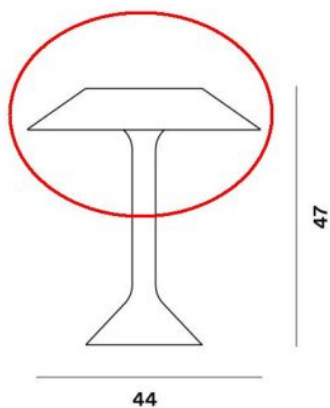

Foscarini

Chapeaux M replacement shade

Diffusorfarbe

- rouge
- gris
- ocre

Technical details

Pays de fabrication	Italie
Fabricant	Foscarini
matériel	métal
Diamètre en cm	44
Dimensions	Ø 44 cm

Description

This original Foscarini spare part is a replacement shade made of metal, suitable for the Chapeaux M table lamp. The replacement shade from the Italian manufacturer has a diameter of 44 cm. The Replacement Shade is available in red, ochre and grey.