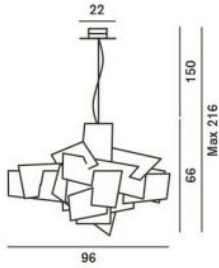

Foscarini

Big Bang Sospensione replacement diffuser

surface

- blanc
- rouge

Technical details

Pays de fabrication	 Italie
Fabricant	Foscarini
matériel	verre

Description

This Foscarini replacement diffuser is suitable for the Big Bang Sospensione pendant lamp. The Foscarini Big Bang Sospensione replacement diffusers consist of a complete set of diffusers/metacrylic plates for the 96cm x 66cm lights. The colours white and red are available.