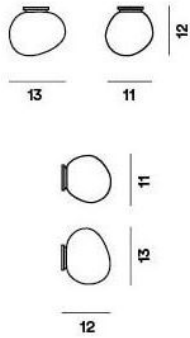

Foscarini

Gregg Soffitto Parete Tavolo Piccola Spare Glass from 2024

Technical details

Pays de fabrication	 Italie
Fabricant	Foscarini
Créateur	Ludovica & Roberto Palomba
matériel	verre
Dimensions	H 12 cm B 11 cm L 13 cm

Description

The Foscarini Soffitto Parete Piccola replacement glass is 11 cm wide and 13 cm long. It is made of blown satin glass.