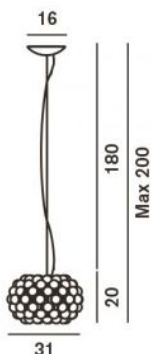

Foscarini

Caboche Sospensione - Inner Glass- piccola

Technical details

Pays de fabrication

 Italie

Fabricant

Foscarini

Description

This interior glass/the inner diffuser of Caboche Sospensione can only be used for the Caboche Sospensione Piccola pendant lamp with a diameter of 31 cm.