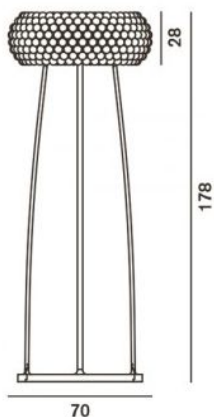

Foscarini

Caboche Interior glass grande

Technical details

Pays de fabrication

Italie

Fabricant

Foscarini

Description

The interior glass/the inner diffuser of Caboche Grande is available for Caboche Terra Grande and Caboche Sospensione Grande. It can only be used for the halogen versions.