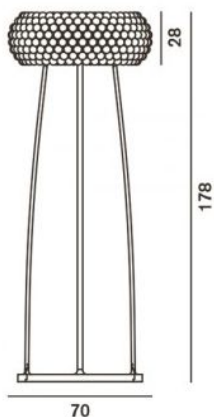

## Caboche Interior glass grande

### Description

The interior glass/the inner diffuser of Caboche Grande is available for Caboche Terra Grande and Caboche Sospensione Grande. It can only be used for the halogen versions.