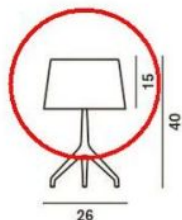

Foscarini

Lumiere XXS Replacement Glass

Farbe

- gris
- blanc

Technical details

Pays de fabrication	 Italie
Fabricant	Foscarini
matériel	verre
Diamètre en cm	26
Dimensions	H 15 cm Ø 26 cm

Description

This Foscarini original spare part replaces the existing glass of the Foscarini Lumiere XXS (Table Lamp). The glass is available in white and and grey. This replacement glass is 15 cm high and has a diameter of 26 cm.