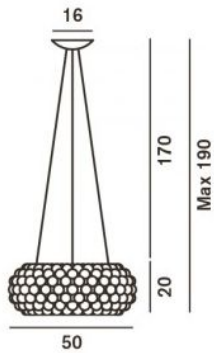

Foscarini

Caboche Sospensione LED Interior glass media

Technical details

Pays de fabrication  Italie
Fabricant Foscarini

Description

The interior glass/the inner diffuser of Caboche Sospensione LED is suitable for Caboche Sospensione Media LED pendant lamp with a diameter of 50 cm.