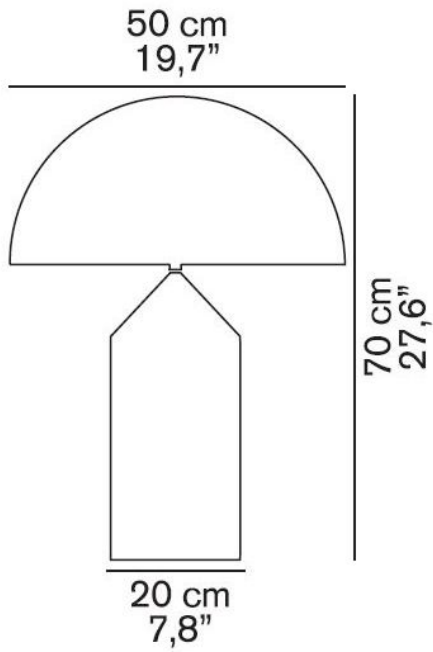

235

Oluce

**Atollo 235 replacement lamp stand
without electrical components**

Technical details

Pays de fabrication  Italie
Fabricant Oluce

Description

The Oluce Atollo 235 replacement lamp stand without electrical components is a substitute lamp stand for Atollo 235. Also a replacement lamp stand with electrical components is offered.