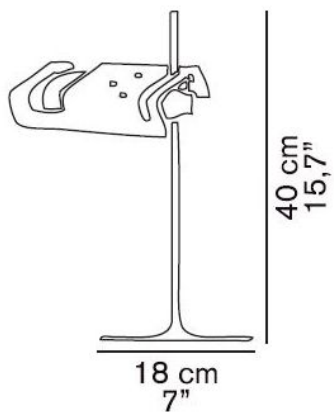

291

Oluce

Spider 291 and 3319 spare reflector- black

Technical details

Pays de fabrication

**Fabricant
couleur**

Oluce
noir

Description

The Oluce Spider 291 and 3319 replacement reflector is a replacement reflector for the Spider 291 and 3319.