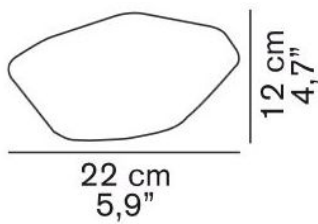

**202**

Oluce

**Stone of Glass replacement Dimmer  
Transparent 40/160 W**