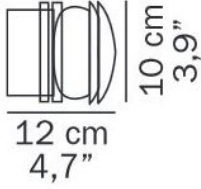

Oluce

Fresnel 1148 replacement glass

Technical details

Pays de fabrication  Italie
Fabricant Oluce

Description

The Oluce Fresnel 1148 replacement glass is a replacement glass for the Fresnel lights.