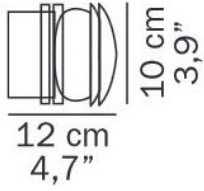

Oluce

Fresnel 1148 replacement glass

Technical details

Pays de fabrication  Italie
Fabricant Oluce

Description

The Oluce Fresnel 1148 replacement glass is a replacement glass for the Fresnel lights.