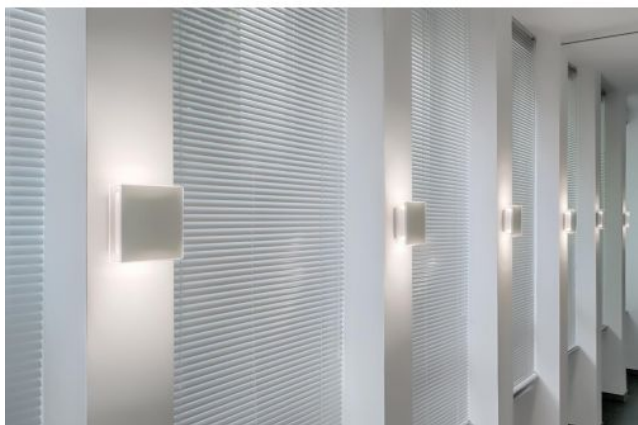

Serien Lighting

App

Farbtemperatur in Kelvin

- 2.700 extra blanc chaud
- 3.000 blanc chaud

Leuchtmittelabdeckung

- gris
- Opal
- nervure
- cristal de glace
- Pyramid
- miroir
- vert fluorescent
- rayon de miel

Contenu de la livraison

LED

aptitude de tension

230 - 240 Volt

Profondeur en cm

7

matériel

verre acrylique, aluminium, polycarbonate

corps du luminaire

aluminium

Dimensions

H 17 cm | B 17 cm

Description

The Serien Lighting App wall lamp has a reduced square shape. For the front surface, different versions are offered as illuminant cover: with ribbed surface, opal white, honeycomb, pyramid, grey, fluorescent green, ice crystal or mirrored surface. On request, the wall lamp is also available with an individual print on the front. The choice of front surface has no influence on the room light itself, as the front surface is opaque. Whether in a row, graphic or deliberately free arrangement - App is suitable for multifunctional use.

The light is emitted symmetrically upwards and downwards by the App wall lamp. Part of the light is also diffused to the side. The light source is an integrated LED, which is available with a colour temperature of 2,700 Kelvin extra warm white or 3,000 Kelvin warm white. The lamp can be dimmed on site with a trailing edge and / or leading edge phase dimmer. On request, the App wall light is also available as a DALI dimmable version. This requires a 5-wire mains cable.