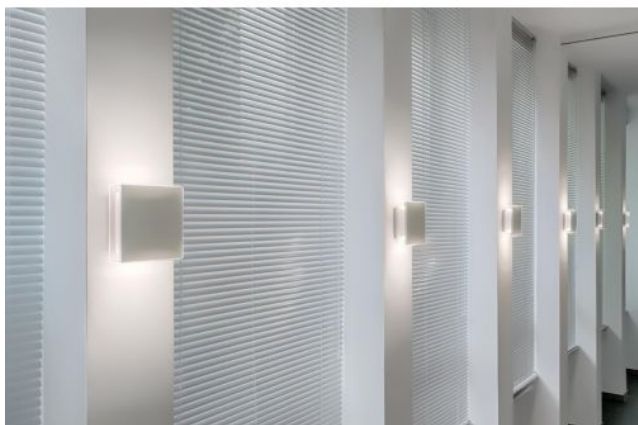

Serien Lighting

App

Farbtemperatur in Kelvin

- 2.700 extra blanc chaud
- 3.000 blanc chaud

Leuchtmittelabdeckung

- miroir
- Pyramid
- vert fluorescent
- rayon de miel
- Opal
- gris
- nervure
- cristal de glace

Technical details

Pays de fabrication	
fabricant	Serien Lighting
concepteur	Formfjord
protection	IP20
Contenu de la livraison	LED
aptitude de tension	230 - 240 Volt
Profondeur en cm	7
matériel	verre acrylique, aluminium, polycarbonate
atténuation	gradable avec variateur à coupure de phase et à commande de phase
Puissance en Watt	16 W
Indice de rendu des couleurs	>90
remplacement des ampoules :	sur le site meme
corps du luminaire	aluminium
Dimensions	H 17 cm B 17 cm

Description

The Serien Lighting App wall lamp has a reduced square shape. For the front surface, different versions are offered as illuminant cover: with ribbed surface, opal white, honeycomb, pyramid, grey, fluorescent green, ice crystal or mirrored surface. On request, the wall lamp is also available with an individual print on the front. The choice of front surface has no influence on the room light itself, as the front surface is opaque. Whether in a row, graphic or deliberately free arrangement - App is suitable for multifunctional use.

The light is emitted symmetrically upwards and downwards by the App wall lamp. Part of the light is also diffused to the side. The light source is an integrated LED, which is available with a colour temperature of 2,700 Kelvin extra warm white or 3,000 Kelvin warm white. The lamp can be dimmed on site with a trailing edge and / or leading edge phase dimmer. On request, the App wall light is also available as a DALI dimmable version. This requires a 5-wire mains cable.