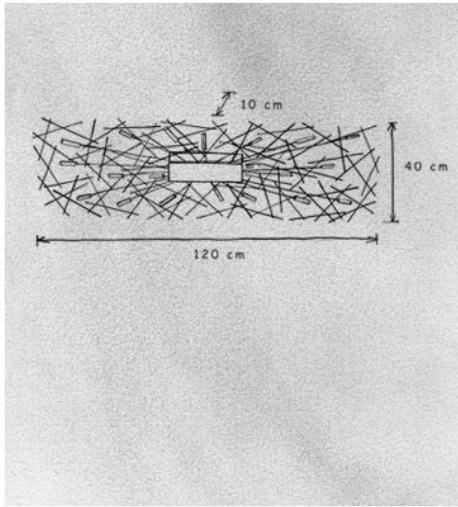

Escale

Capito replacement glass

Technical details

Pays de fabrication	 Allemagne
Fabricant	Escale
Créateur	Mosru Mohiuddin

Description

The Escale Capito replacement glass is a substitute for the glass of the Capito ceiling or wall light.