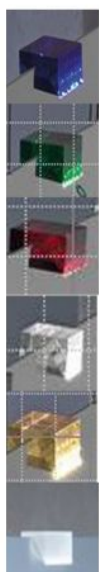

Escale CL2 replacement glass cubes

Ersatz-Glaswürfel

colours
Farben

blue
blau

green
grün

red
rot

transparent
transparent

yellow
gelb

white
weiß

Escale

CL2 replacement glass cube

Farbe

- rouge
- jaune
- transparent
- blanc
- vert
- bleu

Technical details

Pays de fabrication	 Allemagne
Fabricant	Escale
matériel	verre

Description

The Escale CL2 spare glass cubes are spare parts for the CL2 pendant lamp. There are replacement glass cubes in the following colours: transparent, yellow, red, blue, green and white (matt).

The glass cubes can be used not only as spare parts, but also to spice up a lamp with its own colour combinations of the cubes.