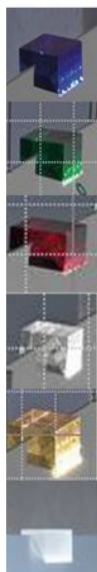

Escale CL2 replacement glass cubes

Ersatz-Glaswürfel

colours
Farben

blue
blau

green
grün

red
rot

transparent
transparent

yellow
gelb

white
weiß

Escale

CL2 replacement glass cube

Farbe

- vert
- bleu
- rouge
- jaune
- transparent
- blanc

Technical details

Pays de fabrication	 Allemagne
Fabricant	Escale
matériel	verre

Description

The Escale CL2 spare glass cubes are spare parts for the CL2 pendant lamp. There are replacement glass cubes in the following colours: transparent, yellow, red, blue, green and white (matt).

The glass cubes can be used not only as spare parts, but also to spice up a lamp with its own colour combinations of the cubes.