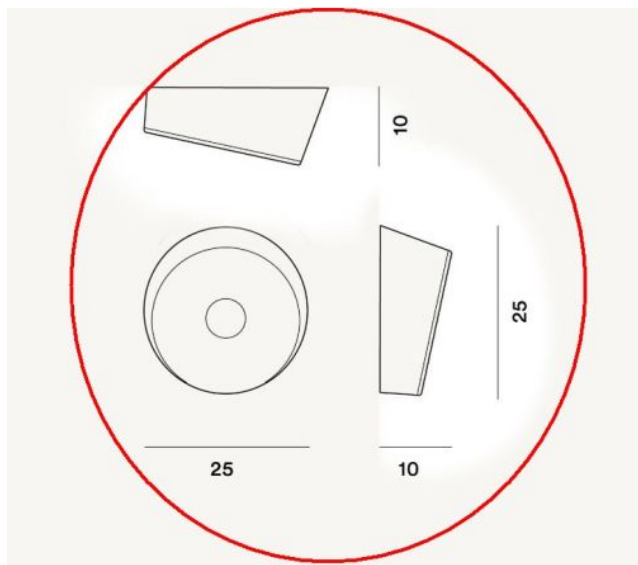

Foscarini

Lumiere XXS Soffitto Parete Replacement Glass

Oberfläche

- gris
- blanc

Technical details

Pays de fabrication

Fabricant

Foscarini

Créateur

Rodolfo Dordoni

matériel

verre

Diamètre en cm

25

Dimensions

H 10 cm | Ø 25 cm

Description

The Foscarini Lumiere XXS Soffitto Parete replacement glass is a spare part for the Lumiere wall and ceiling lamp. The glass is only suitable for the lamp with G9 sockets. The mouth-blown, glossy glass is available in white and grey and has a diameter of 25 cm.