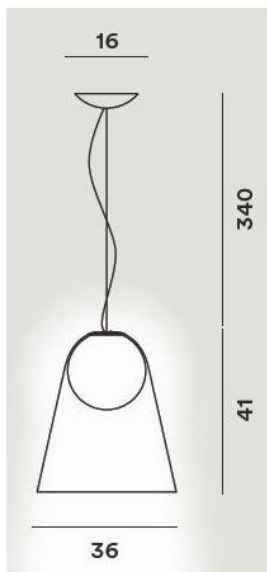

Foscarini

Satellight Sospensione external glass

Technical details

Pays de fabrication	 Italie
Fabricant	Foscarini
Créateur	Eugeni Quitlet
matériel	verre
surface	transparent
Diamètre en cm	36
Dimensions	H 41 cm Ø 36 cm

Description

The Foscarini Satellight Sospensione external glass is a spare part for the Satellight pendant lamp. It has a diameter of 36 cm at the bottom and a height of 41 cm. This spare part is made of transparent mouth-blown glass.