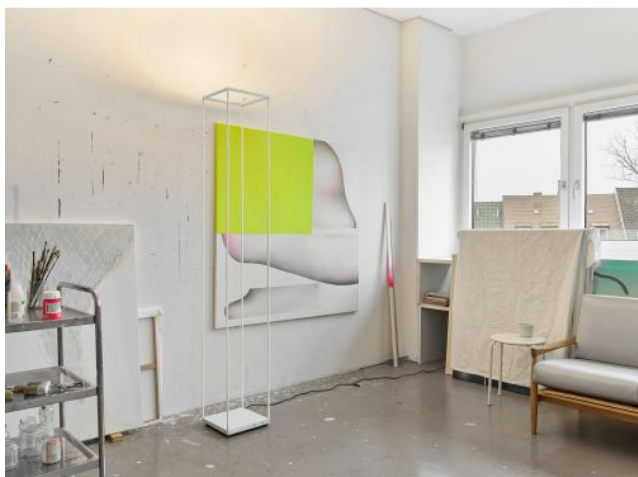

Serien Lighting

Reflex2 Floor M

Oberfläche

- noir
- blanc

Voltage

- 230 - 240
- 110 - 125

Technical details

Pays de fabrication	 Allemagne
Fabricant	Serien Lighting
Créateur	Jean Marc da Costa
année	2020
Indice de protection / Indice IP	IP20
Contenu de la livraison	LED
aptitude de tension	110 - 240 Volt
matériel	aluminium
atténuation	Variateur tactile sur pied de lampe
Puissance en Watt	50 W
LED	y compris
Indice de rendu des couleurs	>90
Flux lumineux en lm	6.040
La température de couleur en Kelvin	Tunable White
remplacement des ampoules :	sur le site meme
Dimensions	H 195 cm B 30 cm L 30 cm

Description

The Serien Lighting Reflex2 Floor M has a height of 195 cm. It has a width and length of 30 cm. The floor lamp is available with a black or white coated surface. The floor lamp is regulated via a push button dimmer at the lamp base. With the **Tunable White technology**, the light can also be controlled via this push button dimmer from incandescent warm to cool white. This allows the colour temperature to be adjusted from 2,200 Kelvin extra warm white to 4,000 Kelvin white. If necessary, the cable can be wound up under the lamp base.