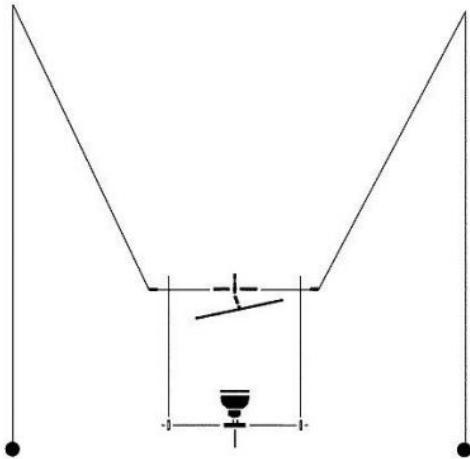

Ingo Maurer

YAYAHO Element 2 Spare Mirror

Technical details

Pays de fabrication	 Allemagne
Fabricant	Ingo Maurer
Créateur	Ingo Maurer
matériel	miroir

Description

The Ingo Maurer YAYAHO Element 2 spare mirror is integrated above the light source. This is a spare part for the YAYAHO Element 2. The light is emitted into the room via the mirror.