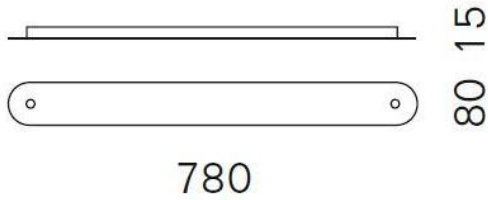

Serien Lighting

Canopy profile 2

Oberfläche

- aluminium brossé
- aluminium poli
- noir
- blanc

Technical details

Pays de fabrication	Allemagne
fabricant	Serien Lighting
concepteur	Serien Lighting
matériel	aluminium
Dimensions	H 2 cm | B 8 cm | L 78 cm

Description

The Serien Lighting canopy profile 2 is used to connect two pendant lamps and plug them into a single power supply. In this way, two single pendant lights can be installed together. Only a single ceiling outlet with power supply is required. The canopy profile 2 is available in the following finishes: brushed aluminum, polished aluminum, black or white painted. It is 78 cm long and 8 cm wide. Its height is 1.5 cm.

The accessories are suitable for the following lamps: Cavity Suspension L, Curling Suspension Rope / Tube S, M and L, Draft Suspension Rope / Tube S and M, Drum Suspension Rope / Tube S and M as well as Reef Suspension 1. The canopy profile 3 is also offered as an accessory, allowing three Serien Lighting pendant lamps to be mounted together on a single power supply.