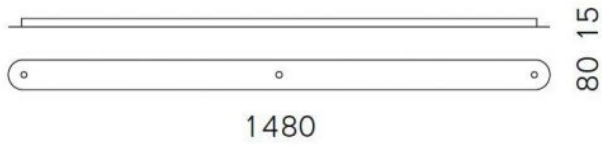

Serien Lighting

Canopy profile 3

Oberfläche

- aluminium brossé
- aluminium poli
- noir
- blanc

Technical details

Pays de fabrication	Allemagne
Fabricant	Serien Lighting
Créateur	Serien Lighting
matériel	aluminium
Dimensions	H 2 cm | B 8 cm | L 148 cm

Description

With the Serien Lighting canopy profile 3, three pendant lamps can be connected together and mounted on a single power supply. This makes it possible to install two single pendant lamps together. Only a single power connection is required. The canopy profile 3 is available in brushed aluminum, polished aluminum, black or white painted finishes. This accessory has a length of 148 cm and a width of 8 cm. The height is 1.5 cm.

The accessories are suitable for the following Serien Lighting lamps: Cavity Suspension L, Curling Suspension Rope / Tube S, M and L, Draft Suspension Rope / Tube S and M, Drum Suspension Rope / Tube S and M as well as Reef Suspension 1. In addition to these accessories, the canopy profile 2 is also offered, with which two pendant lamps can be connected together and mounted on a single power supply.