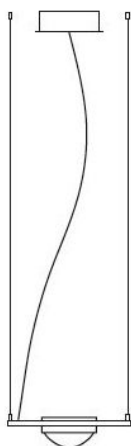

## Ocular lens LED

### Linsendurchmesser

- 67 mm
- 100 mm

### Technical details

|                            |   |
|----------------------------|---|
| <b>Pays de fabrication</b> |  Allemagne |
| <b>Fabricant</b>           | Licht im Raum   |
| <b>Créateur</b>            | Licht im Raum   |
| <b>matériel</b>            | verre   |
| <b>aptitude de tension</b> | 230 - 240 Volt  |

### Description

The Licht im Raum Ocular Lens LED focuses the emitted light and directs it immediately in the desired direction. It has an embossed edge and is available with a diameter of 67 mm or 100 mm. This Ocular lens is a replacement part for all LED lamps of the series and is suitable for the Ocular 1 LED, 2 LED, 4 LED, 6 LED, 6 LED series 100 as well as all LED wall lamps and spot lamps of the Ocular series.