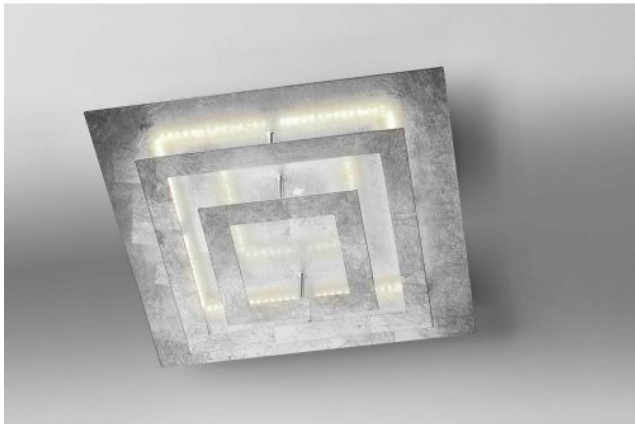

Lupia Licht

Square

Oberfläche

- or
- argent
- blanc

Technical details

| | |
|--|---|
| Pays de fabrication |  Allemagne |
| Fabricant | Lupia Licht |
| Indice de protection / Indice IP | IP20 |
| Contenu de la livraison | LED |
| aptitude de tension | 230 - 240 Volt |
| matériel | métal |
| atténuation | dimmerable sur place avec commande gradateur de phase inverse |
| Puissance en Watt | 27 W |
| LED | y compris |
| Indice de rendu des couleurs | >90 |
| Flux lumineux en lm | 2.200 |
| La température de couleur en Kelvin | 2.700 extra blanc chaud |
| Dimensions | H 10 cm B 40 cm L 40 cm |

Description

The Lupia Light Square is 40 cm long, 40 cm wide and 9.5 cm high. This wall / ceiling lamp is available in different surfaces. On the square frame, there are LEDs that radiate indirectly against the reflector. The lamp with a gold leaf surface produces a particularly warm light. The Square by Lupia Licht can be dimmed on site with a trailing edge phase dimmer. The Square wall/ceiling lamp comes from the manufacturer Lupia Licht in Germany.