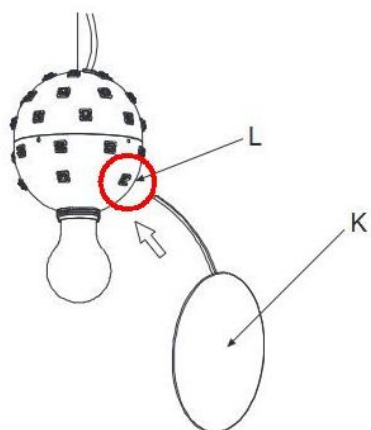

## Discoco Spare Clip

### Description

The Marset Discoco clip is used to attach the discs to the sphere. This spare part is suitable for all Marset Discoco pendant, wall and ceiling lamps, regardless of their size.