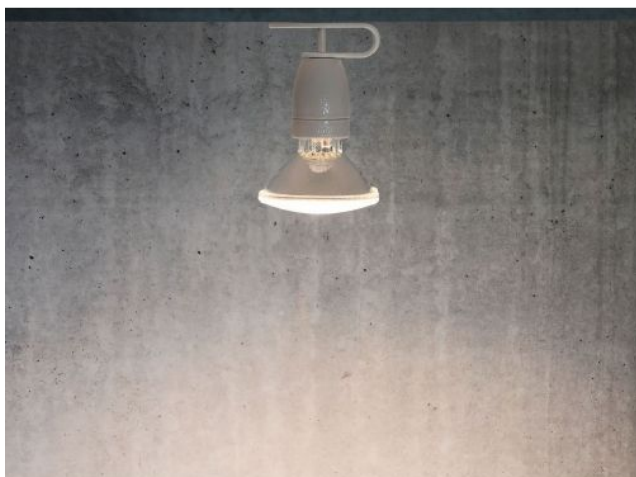

Lichtlauf

Spotzki Vertical

Kabelfarbe

- rouge
- blanc
- gris

Technical details

Pays de fabrication	 Allemagne
Fabricant	Lichtlauf
Créateur	Christoph Matthias
année	2009
Indice de protection / Indice IP	IP20
aptitude de tension	110 - 240 Volt
matériel	céramique, métal
surface	blanc
atténuation	dimmerable sur place
Socle / Douille	E27
Puissance (max. Watt)	75 Watt
remplacement des ampoules :	sur le site meme
lampe incluse	non

Description

The Spotzki vertical by the German luminaire manufacturer Lichtlauf can be mounted as a wall or ceiling lamp. This white lamp has a holder made of white metal and emits its light directly downwards. The Lichtlauf Spotzki vertical can be rotated by 180 degrees. This lamp is 16 cm high and has a diameter of 8.5 cm. The delivery of the light run lamp includes a surface-mounting box, which enables the rotatability of the lamp by 180 degrees. This lamp has a high-quality E27 ceramic socket and can be operated with reflector lamps. The ceramic socket is also suitable for other light sources with E27 base. The Spotzki vertical by Lichtlauf is available in the cable colours white, red and grey. The Spotzki is also available as an angled version. Cables in special colours are also available on request. The lamp is delivered without bulbs.