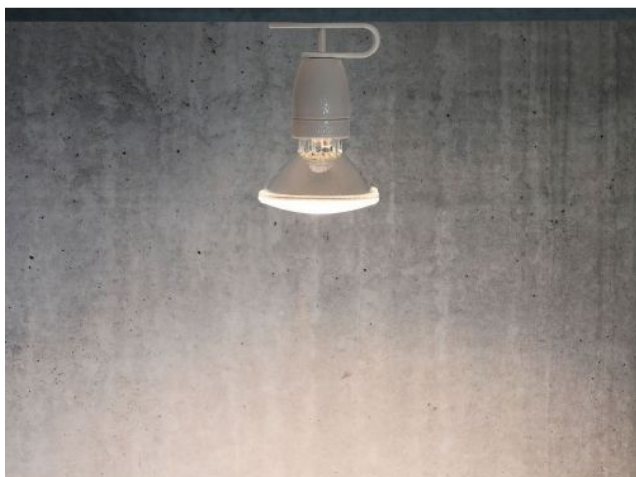

Lichtlauf

Spotzki Vertical

Kabelfarbe

- gris
- rouge
- blanc

Technical details

Pays de fabrication	 Allemagne
Fabricant	Lichtlauf
Créateur	Christoph Matthias
année	2009
Indice de protection / Indice IP	IP20
aptitude de tension	110 - 240 Volt
matériel	céramique, métal
surface	blanc
atténuation	dimmerable sur place
Socle / Douille	E27
Puissance (max. Watt)	75 Watt
remplacement des ampoules :	sur le site meme
lampe incluse	non

Description

The Spotzki vertical by the German luminaire manufacturer Lichtlauf can be mounted as a wall or ceiling lamp. This white lamp has a holder made of white metal and emits its light directly downwards. The Lichtlauf Spotzki vertical can be rotated by 180 degrees. This lamp is 16 cm high and has a diameter of 8.5 cm. The delivery of the light run lamp includes a surface-mounting box, which enables the rotatability of the lamp by 180 degrees. This lamp has a high-quality E27 ceramic socket and can be operated with reflector lamps. The ceramic socket is also suitable for other light sources with E27 base. The Spotzki vertical by Lichtlauf is available in the cable colours white, red and grey. The Spotzki is also available as an angled version. Cables in special colours are also available on request. The lamp is delivered without bulbs.